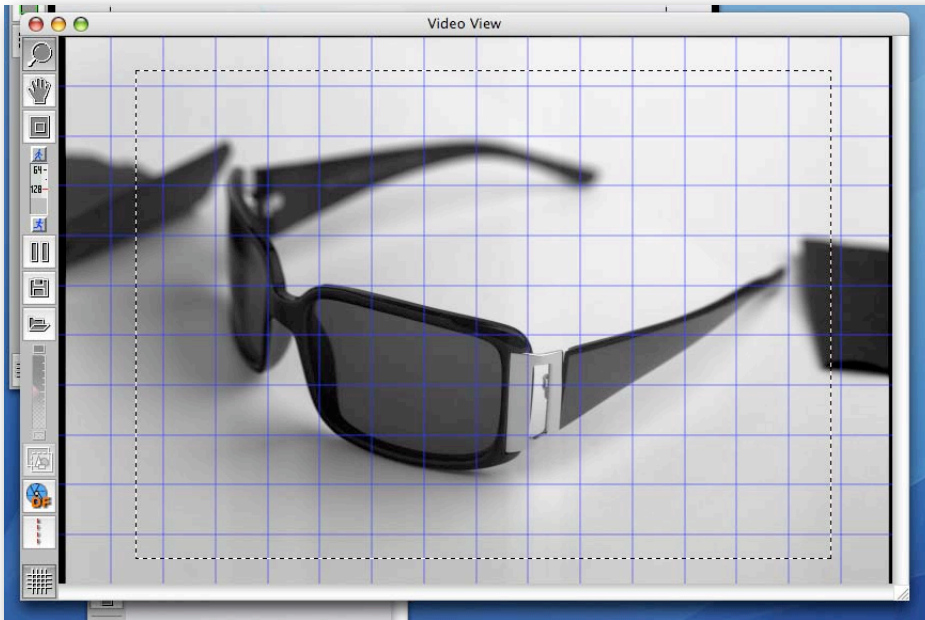

Leaf Video View - Ultimate Focusing Accuracy

This sophisticated piece of software enables you to see a real-time, video-like image in the Video View display of Leaf Capture.

Video View allows the photographer to gain maximum performance and productivity. Best possible accuracy in focus is always obtained as the on screen display comes directly from the digital chip itself. It also allows you and your client to direct exactly how a shot should be taken, helping to improve efficiency on behalf of both parties.

Composition:

- **Viewfinder:** Some large format cameras do not include a camera viewfinder, meaning video view is ideal for those who don't want to observe the image through the camera's ground glass or viewfinder.
- **Layout:** The Digital Layout function allows you to create a composition according to a predefined layout of a previous shoot or from a custom editor.

Focusing:

- **Digital Focus:** It is often inconvenient to place and remove the viewfinder screen on view cameras. With Video View software, focusing directly on the sensor enables a high degree of precision with relative ease.
- **Accuracy:** It eradicates a focusing accuracy issue that comes with sliding and moving digital backs. A grid is also provided for a precise shot, helping your productivity (perfect for busy pack-shot studios)
- **Depth of Field:** You can also check the depth of field before capturing an image.

Video View is one of the many features that comes with Leaf Capture (version 8.4.3) software. Download it now for **FREE** at peartreerental.com.

FEATURED SPECIFICATIONS:

- 6726 x 5040 pixels
- 48 x 36mm Dalsa sensor
- 16-bit colour depth
- ISO 50 - 800
- 1.85 second per frame capture speed
- Flexible storage: CF, 30GB Leaf Digital Magazine and tethered operation.
- 3.5" touch screen display
- New Leaf Capture 10 software